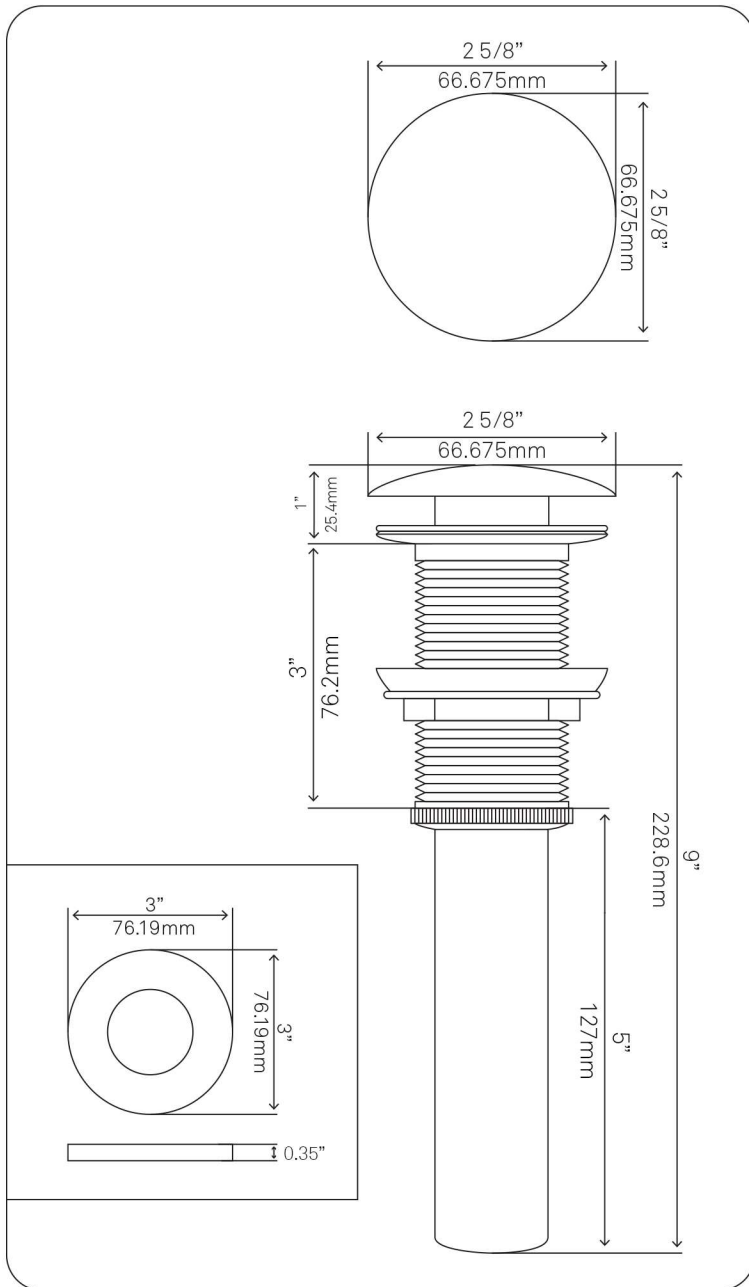

NOTES

Novatto reserves the right (1) to make changes in specifications and materials, and (2) to change or discontinue models, both without notice or obligation. Dimensions are for reference only, see www.NovattoInc.com for finish options and product availability.

Novatto Inc
TOLL FREE 844.404.4242
www.NovattoInc.com