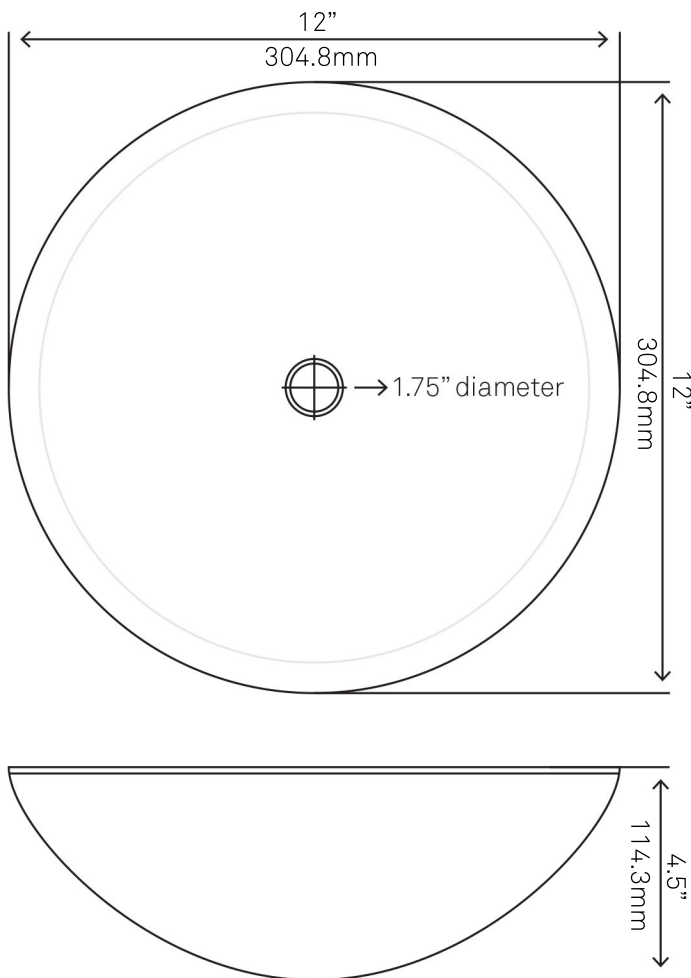

NOHP-G008-12 SANGUINELLO MINI Glass Vessel Bathroom Sink

Requested By:

Specific Features:

STANDARD SPECIFICATIONS:

- Round hand painted vessel sink
- Copper and black tones
- High tempered glass
- Stain and scratch resistant inside
- Textured painted outside
- Above counter installation
- Standard U.S. plumbing connection
- Outer dimensions 12 x 4.5-inches
- 1.75-inch drain opening
- Novatto faucet and drain sold separately

Novatto Inc
TOLL FREE 844.404.4242
www.NovattoInc.com

PUD-ORB-MR Vessel Sink Pop-Up Drain and Mounting Ring, Oil Rubbed Bronze

Requested By: _____

Specific Features: _____

STANDARD SPECIFICATIONS:

- Clicker pop-up vessel sink drain and mounting ring
- Oil rubbed bronze finish
- Solid brass construction
- Includes rubber seals and fastener for installation
- 9-inches total pop-up length
- Fits any standard 1.75-inch drain opening
- cUPC